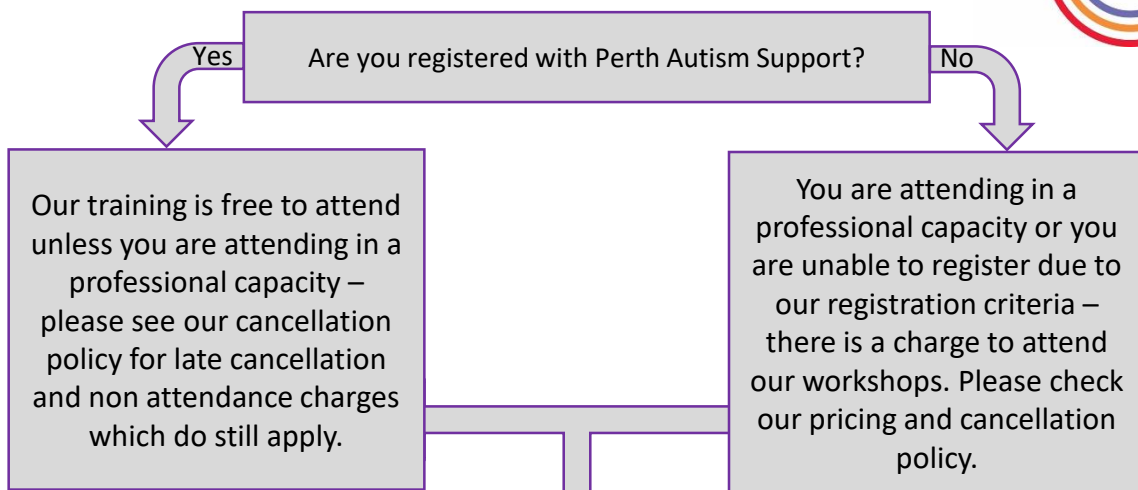

A guide to choosing the right PAS workshop for you

Yes: We offer a range of age specific intermediate training workshops in Perth – Early Years, Primary and Secondary. Our advanced workshops are not age specific.

No: We run all ages workshops in Aberfeldy, Pitlochry, Blairgowrie and Crieff. Please note* some advanced workshops are not available in the outreach areas.

Yes: Please attend the entry level workshop appropriate to the age of your child (Early Years / Primary / Secondary). If you can't manage the dates, we offer all ages entry level workshops in our Outreach areas too.